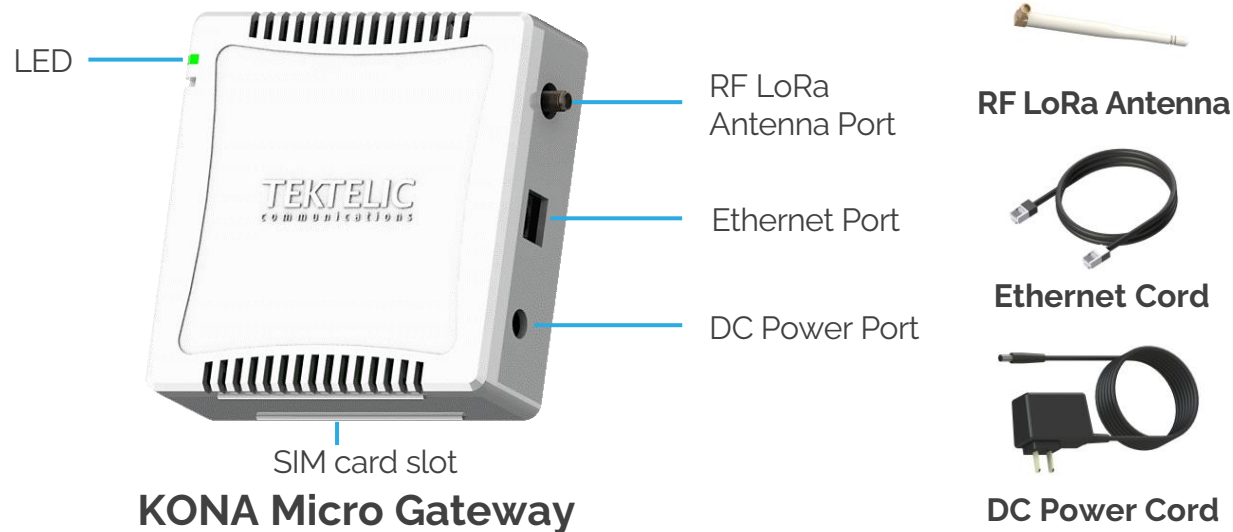

KONA MICRO GATEWAY

Quick Start Guide

Powering Up the Gateway

KONA Micro gateway supports one external LoRa antenna, copper Ethernet backhaul, and optional 3G/4G wireless backhaul. Gateway is powered by an AC-DC power adapter or an internal backup battery.

What's in the Box:

Note: Please refer to [Setup Video](#) for further instructions on how to assemble the accessories.

Configuration & Activation

Commissioning the Gateway Using LeapX Application

To install LeapX Application on your Smart Device, please search for "TEKTELIC LeapX" on the Google Play Store or the Apple App Store. Once the app is installed, you can create an account or log in using the username and password of your existing TEKTELIC account. Then follow the in-app instructions online.

Managing the Gateway Using Kona Link

Web Interface for TEKTELIC Gateway Management [Kona Link](#)

Note: once the Gateway shows "Online" you are ready to add sensors to your network.

Gateway Troubleshooting

KONA Micro LED States

LED State	Functional Description	Action Required
No LED	No power to gateway.	Apply power to gateway. If the condition persists, contact customer support.
Solid Green	Gateway is operational with a packet forwarder running. LoRaWAN packet transmission and reception functions are operating normally.	No action required: Gateway is in stable state.
Flashing Green	Module is initializing. No downlink packets have been transmitted by the gateway in the last 10 minutes.	Typical boot time is <2 minutes, but may take up to 15 in case of software upgrade. If after 15 minutes LED still flashing green, power up a sensor near gateway to initiate a Join Request. LED will transition to solid green when it transmits Network Server's Join Accept message.
Solid Red	Unit is in fault condition and requires service	Undesired state. Power cycle the gateway. If the condition persists, contact customer support.